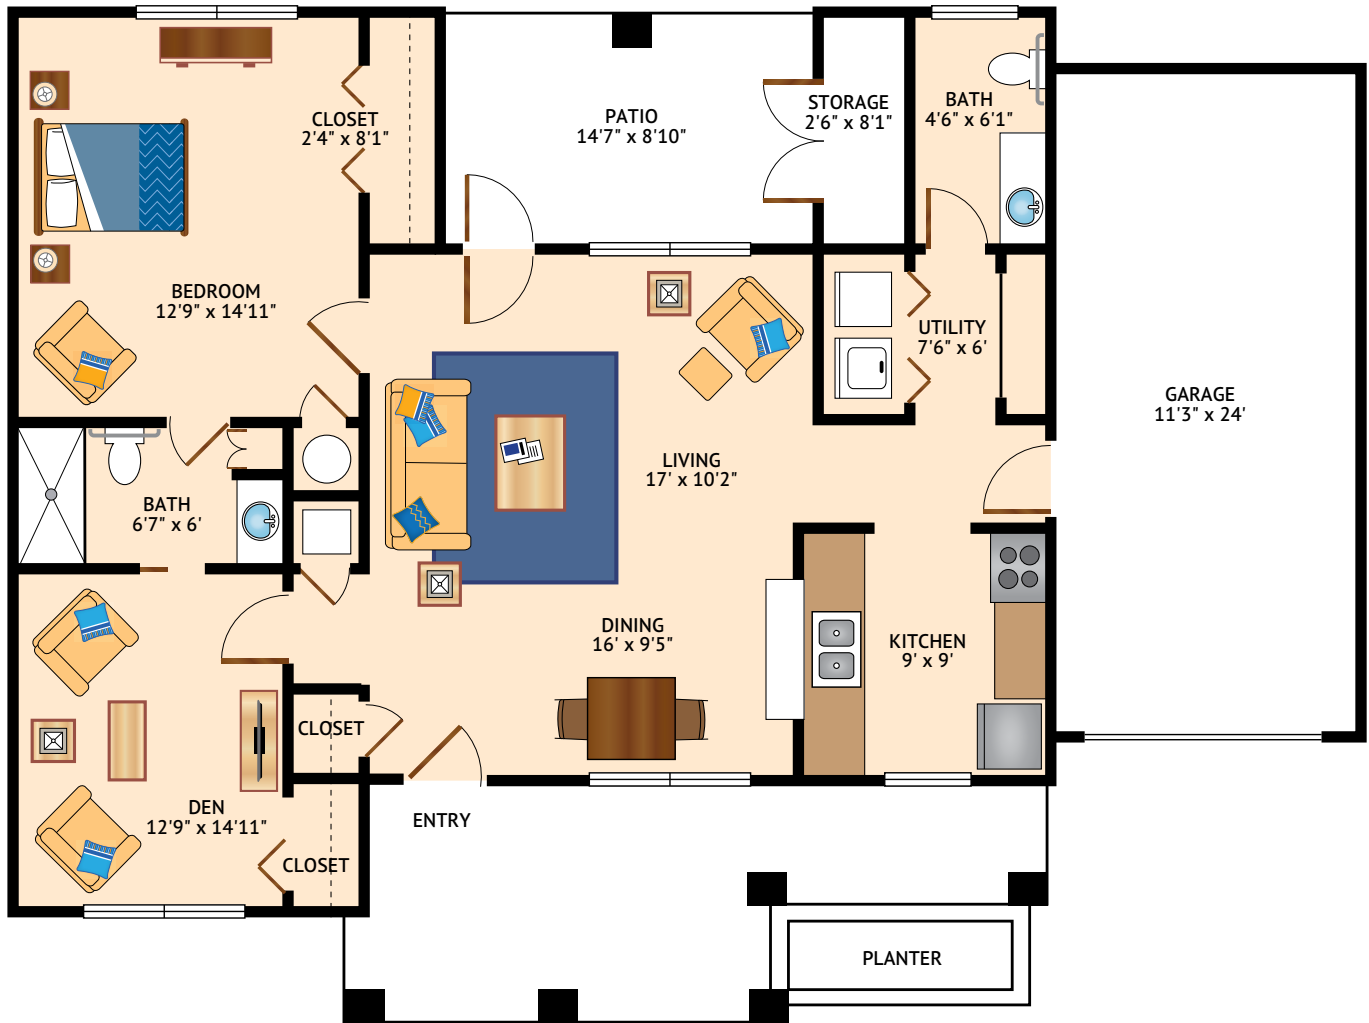

# INDEPENDENT LIVING at The Town Center

*Floor Plan*

## THE LANTANA VILLA – ONE BEDROOM WITH DEN

997 Square Feet

Floor plans are not to scale and are shown for comparative purposes only.  
Actual apartment floor plans may have minor variations.