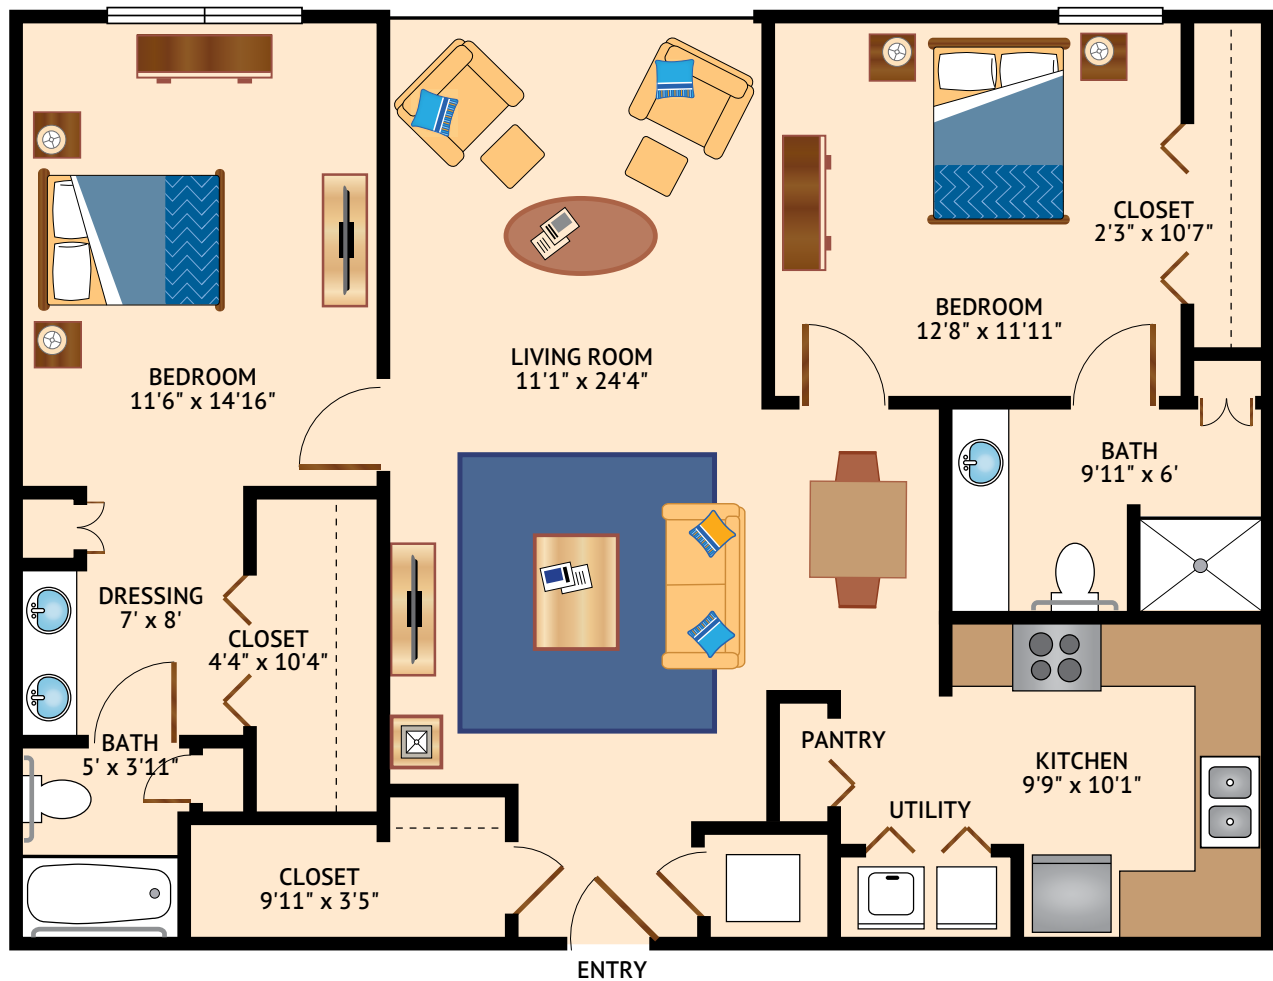

INDEPENDENT LIVING at The Town Center

Floor Plan

THE SUNFLOWER – TWO BEDROOM DELUXE

1,322 Square Feet

Floor plans are not to scale and are shown for comparative purposes only.
Actual apartment floor plans may have minor variations.

INDEPENDENT LIVING at The Town Center

Floor Plan

DELUXE POPPY – TWO BEDROOM

1,165 Square Feet

Floor plans are not to scale and are shown for comparative purposes only.
Actual apartment floor plans may have minor variations.

INDEPENDENT LIVING at The Town Center

Floor Plan

THE POPPY – TWO BEDROOM

1,081 Square Feet

Floor plans are not to scale and are shown for comparative purposes only.
Actual apartment floor plans may have minor variations.