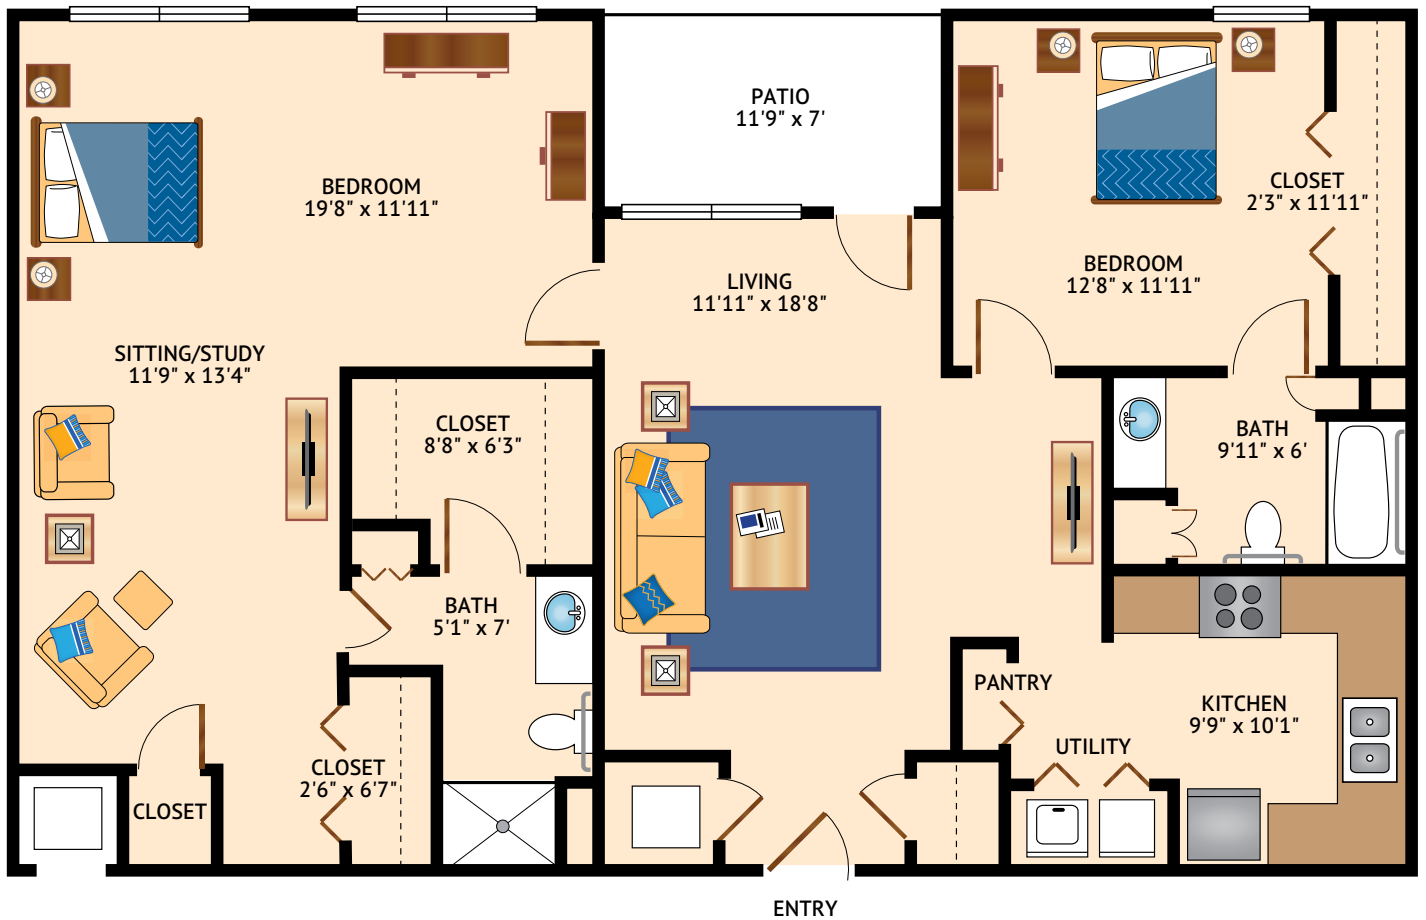

INDEPENDENT LIVING at The Town Center

Floor Plan

THE SUNFLOWER – TWO BEDROOM DELUXE

1,322 Square Feet

Floor plans are not to scale and are shown for comparative purposes only.
Actual apartment floor plans may have minor variations.

INDEPENDENT LIVING at The Town Center

Floor Plan

DELUXE POPPY – TWO BEDROOM

1,165 Square Feet

Floor plans are not to scale and are shown for comparative purposes only.
Actual apartment floor plans may have minor variations.

INDEPENDENT LIVING at The Town Center

Floor Plan

THE POPPY – TWO BEDROOM

1,081 Square Feet

Floor plans are not to scale and are shown for comparative purposes only.
Actual apartment floor plans may have minor variations.