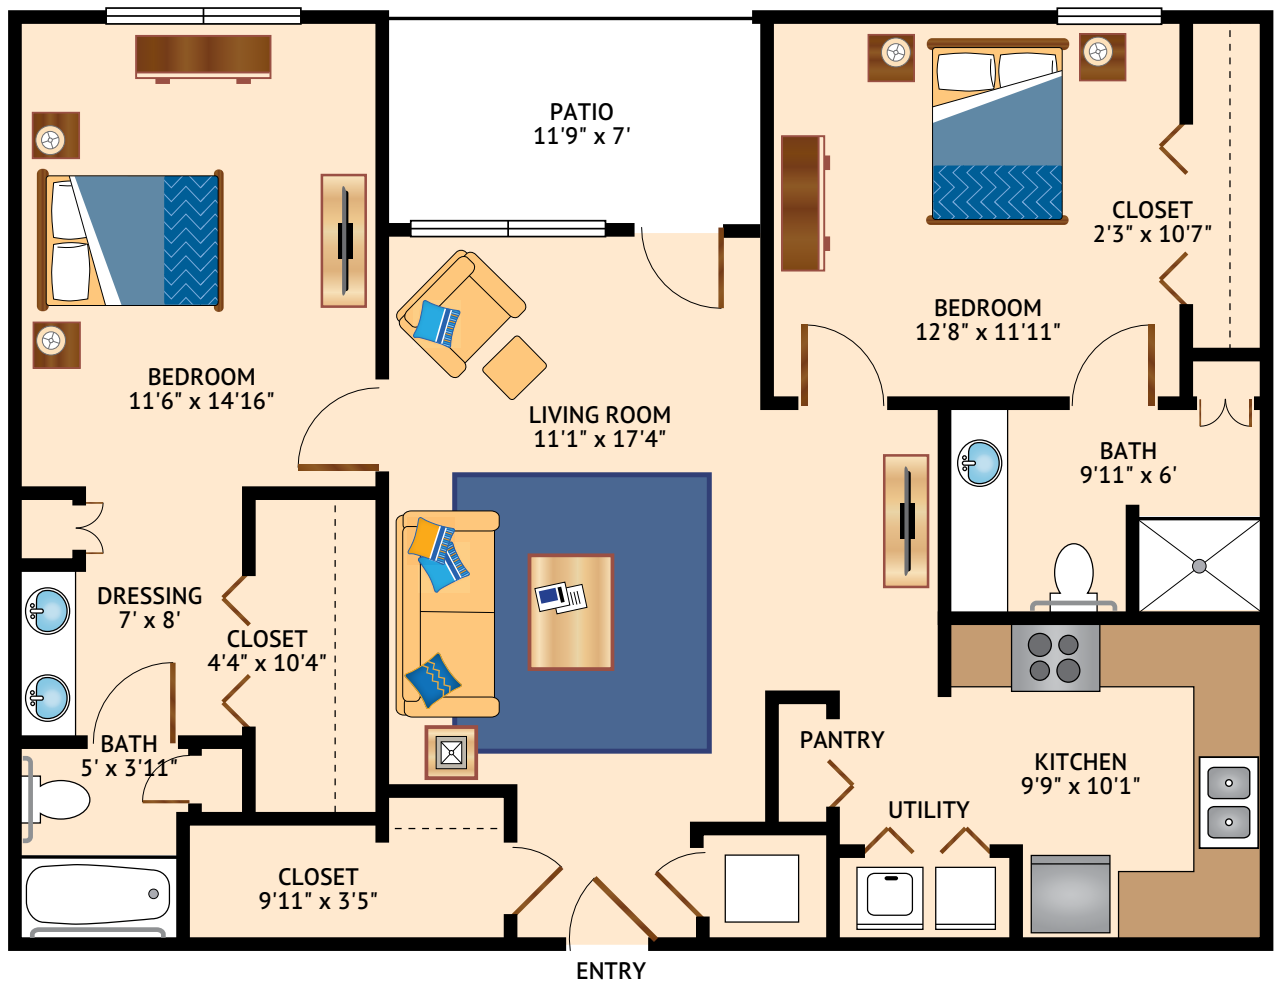

INDEPENDENT LIVING at The Town Center

Floor Plan

THE SUNFLOWER – TWO BEDROOM DELUXE

1,322 Square Feet

Floor plans are not to scale and are shown for comparative purposes only.
Actual apartment floor plans may have minor variations.

INDEPENDENT LIVING at The Town Center

Floor Plan

DELUXE POPPY – TWO BEDROOM

1,165 Square Feet

Floor plans are not to scale and are shown for comparative purposes only.
Actual apartment floor plans may have minor variations.

INDEPENDENT LIVING at The Town Center

Floor Plan

THE POPPY – TWO BEDROOM

1,081 Square Feet

Floor plans are not to scale and are shown for comparative purposes only.
Actual apartment floor plans may have minor variations.