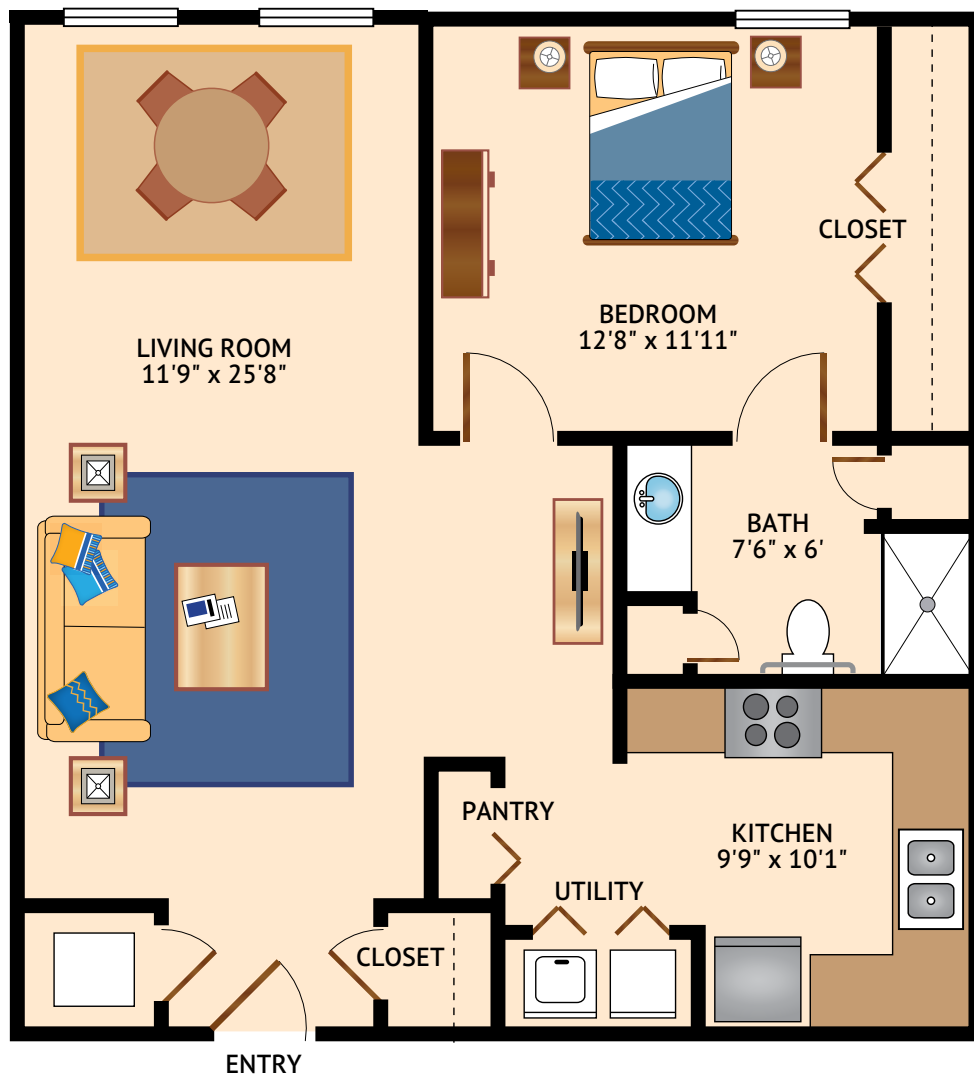

INDEPENDENT LIVING at The Town Center

Floor Plan

DELUXE BLUEBONNET – ONE BEDROOM
800 Square Feet

Floor plans are not to scale and are shown for comparative purposes only.
Actual apartment floor plans may have minor variations.

INDEPENDENT LIVING at The Town Center

Floor Plan

THE BLUEBONNET – ONE BEDROOM

716 Square Feet

Floor plans are not to scale and are shown for comparative purposes only.
Actual apartment floor plans may have minor variations.