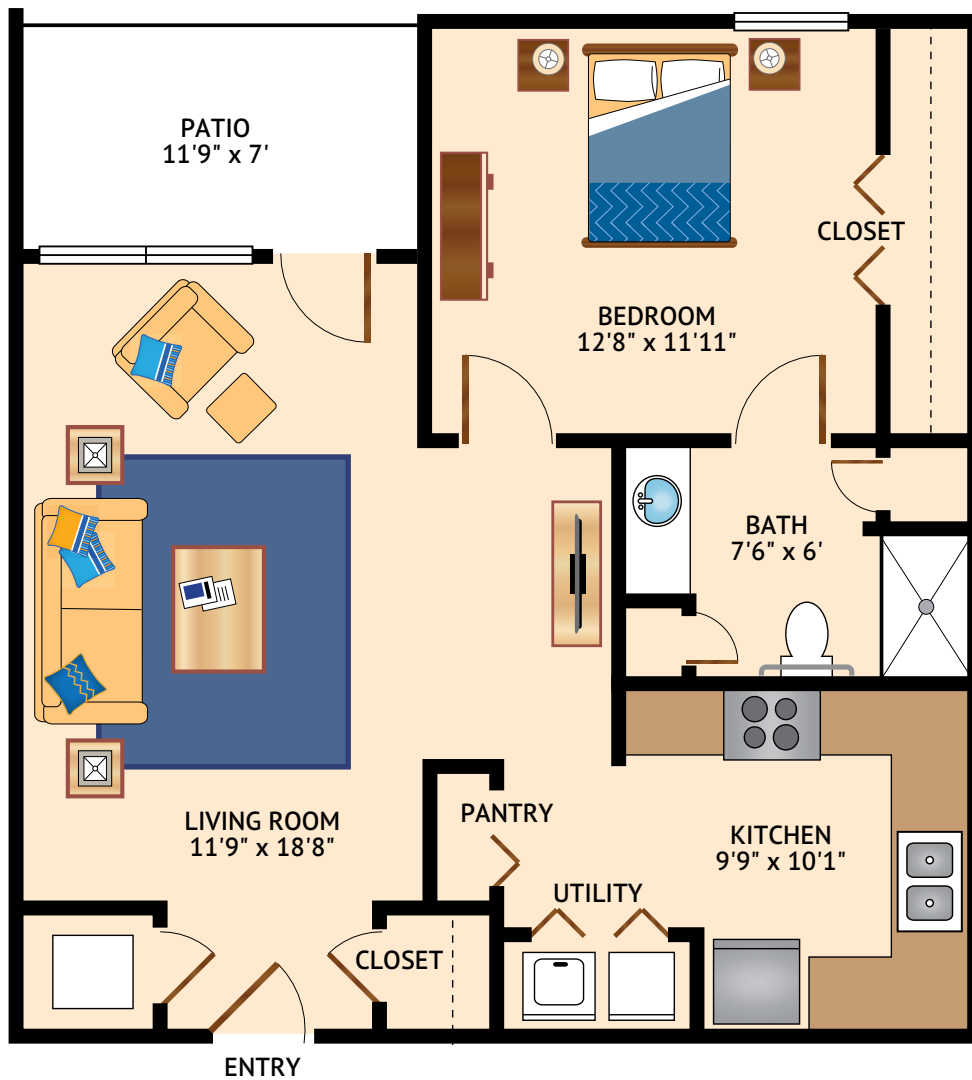

INDEPENDENT LIVING at The Town Center

Floor Plan

DELUXE BLUEBONNET – ONE BEDROOM
800 Square Feet

Floor plans are not to scale and are shown for comparative purposes only.
Actual apartment floor plans may have minor variations.

INDEPENDENT LIVING at The Town Center

Floor Plan

THE BLUEBONNET – ONE BEDROOM

716 Square Feet

Floor plans are not to scale and are shown for comparative purposes only.
Actual apartment floor plans may have minor variations.